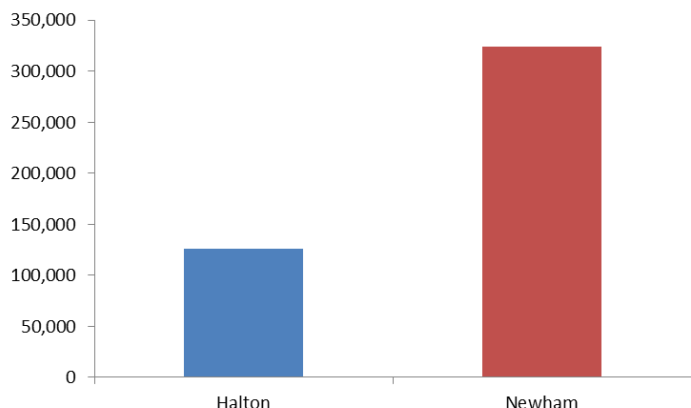

Halton Compared to Newham

2014 Population Estimates

2016/17 Spend Per Head

- Last 5 years Newham has seen an 8% growth in population. Halton has seen a 1% increase
- Newham is currently ranked the 23rd most deprived Local Authority nationally. Halton is ranked 27th.