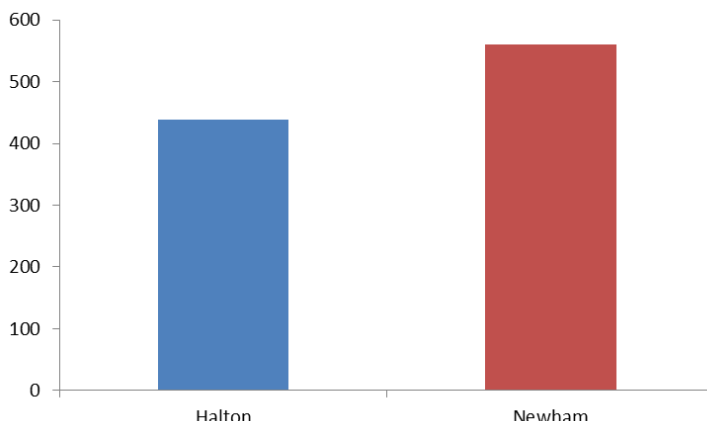

Halton Compared to Newham

2014 Population Estimates

2016/17 Spend Per Head

- Last 5 years Newham has seen an 8% growth in population. Halton has seen a 1% increase
- Newham is currently ranked the 23rd most deprived Local Authority nationally. Halton is ranked 27th.