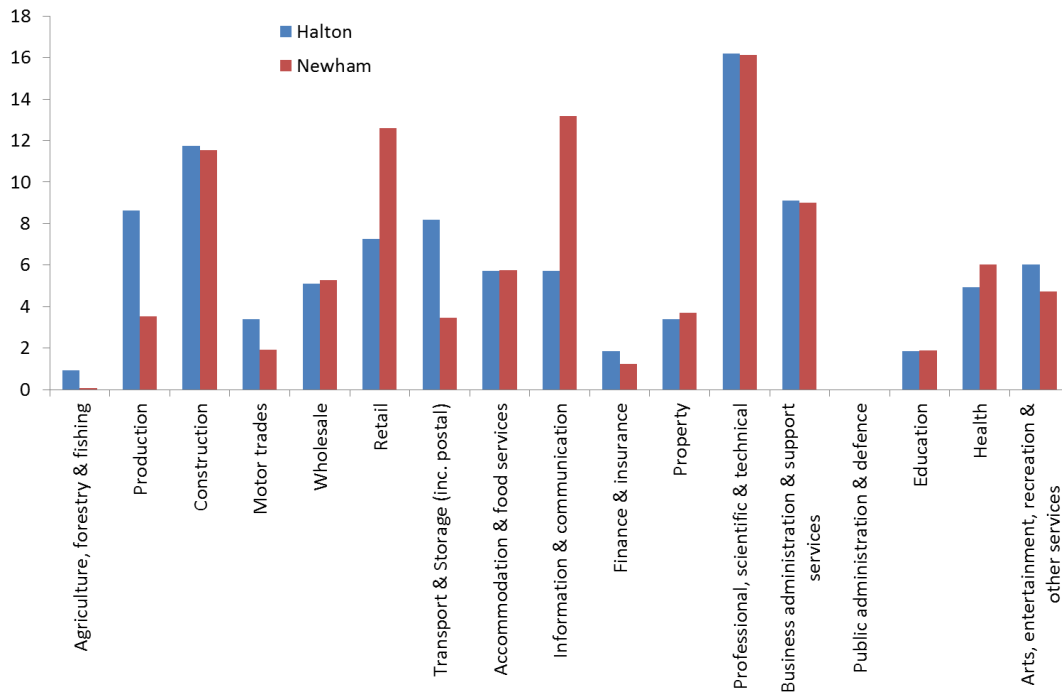

Halton Compared to Newham

2014 Population Estimates

2016/17 Spend Per Head

- Last 5 years Newham has seen an 8% growth in population. Halton has seen a 1% increase
- Newham is currently ranked the 23rd most deprived Local Authority nationally. Halton is ranked 27th.

% of properties by Council Tax Band (2015)

Halton has almost 10 times the proportion of properties in Council Tax Band A than Newham. These properties are considered to be the most affordable.

% of businesses by type (2015)