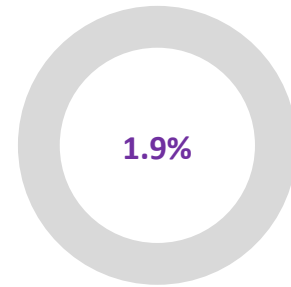

Halton – Newham Comparison

Population (2010-14)

Increased by 1.2%
(Newham:8.4%)

Young Person Population (2010-14)

Both Halton and Newham
have seen a reduction in the
18-24 population.

Unemployment Rate (2015)

Halton's Unemployment Rate
is lower than Newham (2.1%)

Business Deaths (2009-14)

The number of business
deaths in Halton has
decreased by 16% since 2009.
(Newham: Increased by 23%)

Business Survival Rate (1 year from 2013)