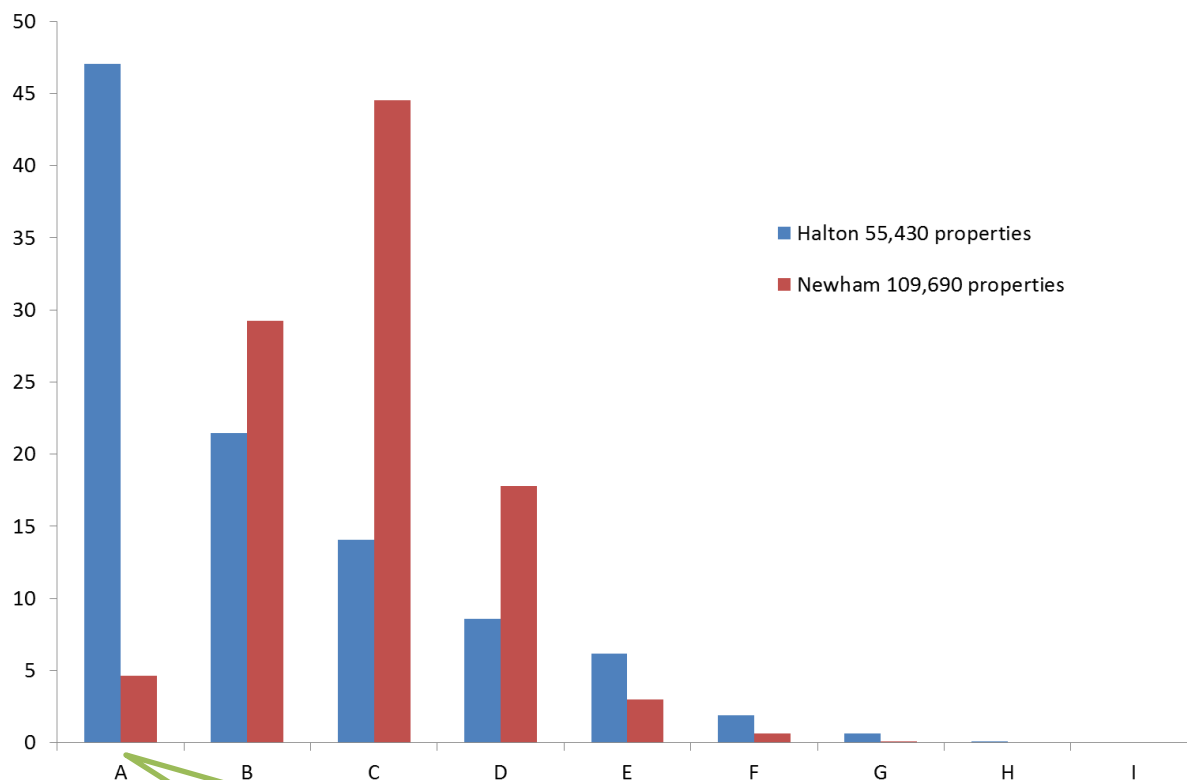

% of properties by Council Tax Band (2015)

Halton has almost 10 times the proportion of properties in Council Tax Band A than Newham. These properties are considered to be the most affordable.