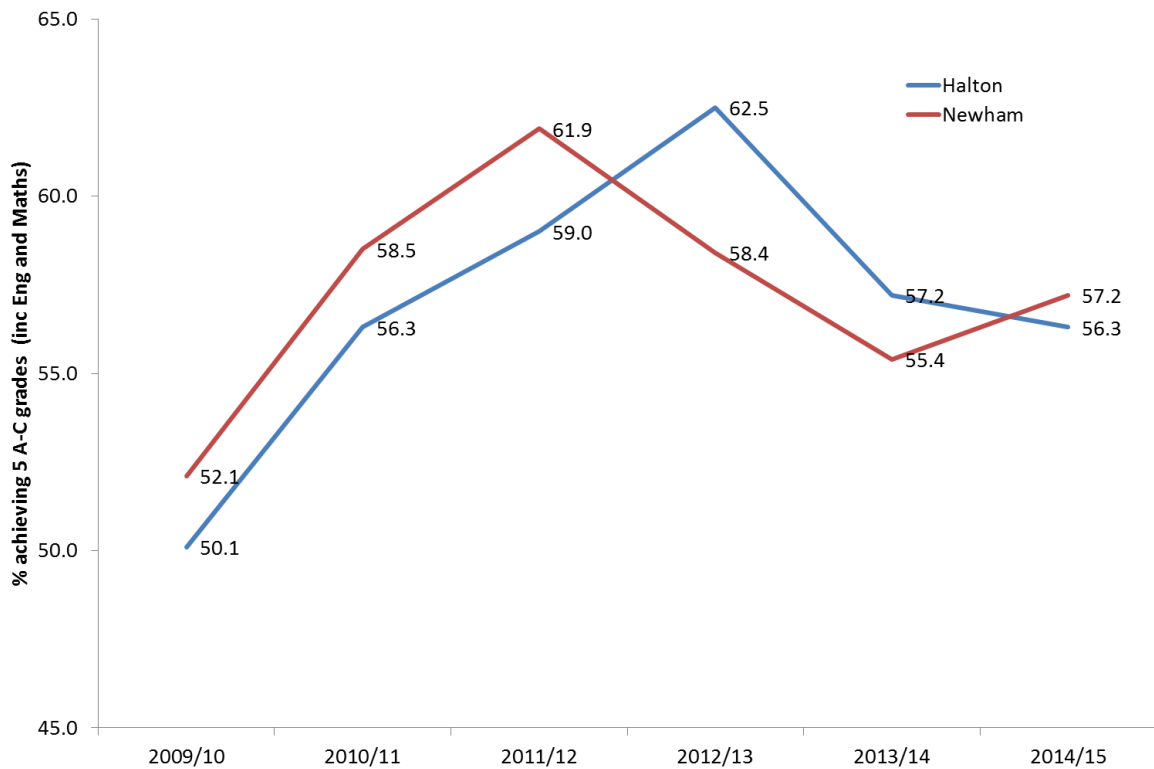

% achieving 5 A-C grades (inc Eng and Maths)