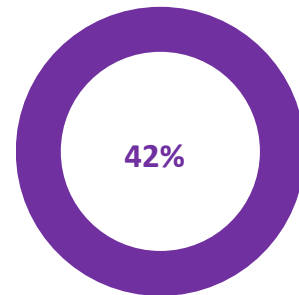

Business Survival Rate (5 years from 2009)

Higher than the Newham
Survival Rate of 35%