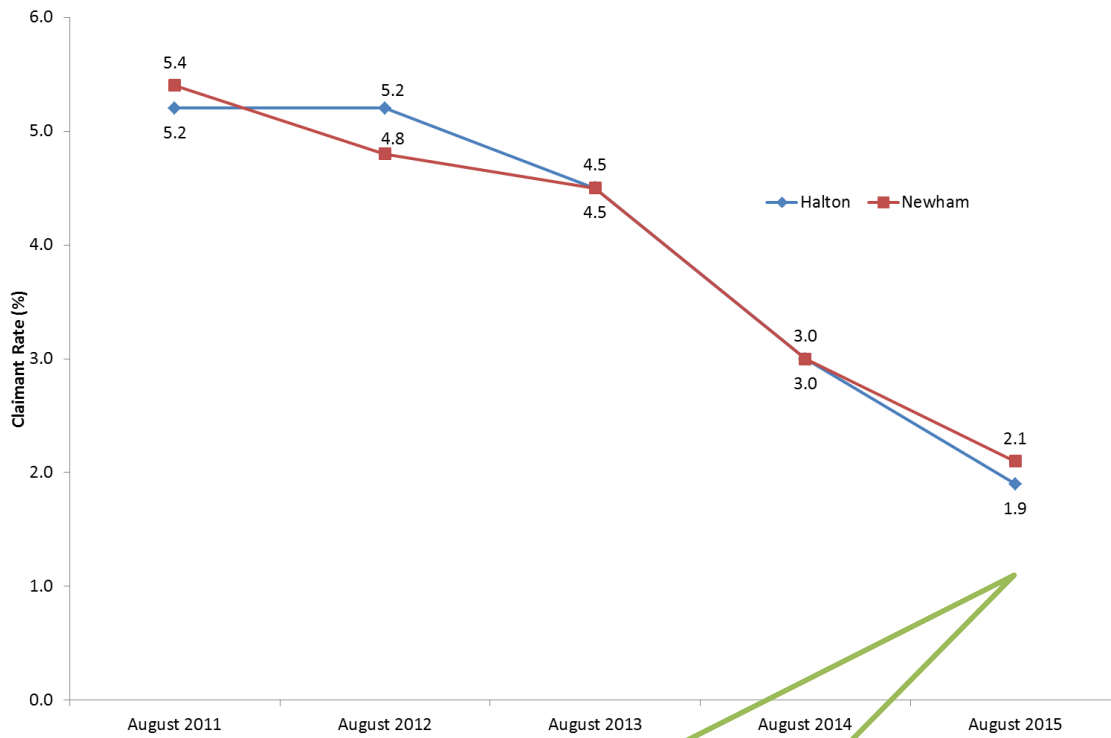

Job Seekers Allowance (unemployment rate)

The unemployment rate has more than halved in both Halton and Newham over the past 4 years.